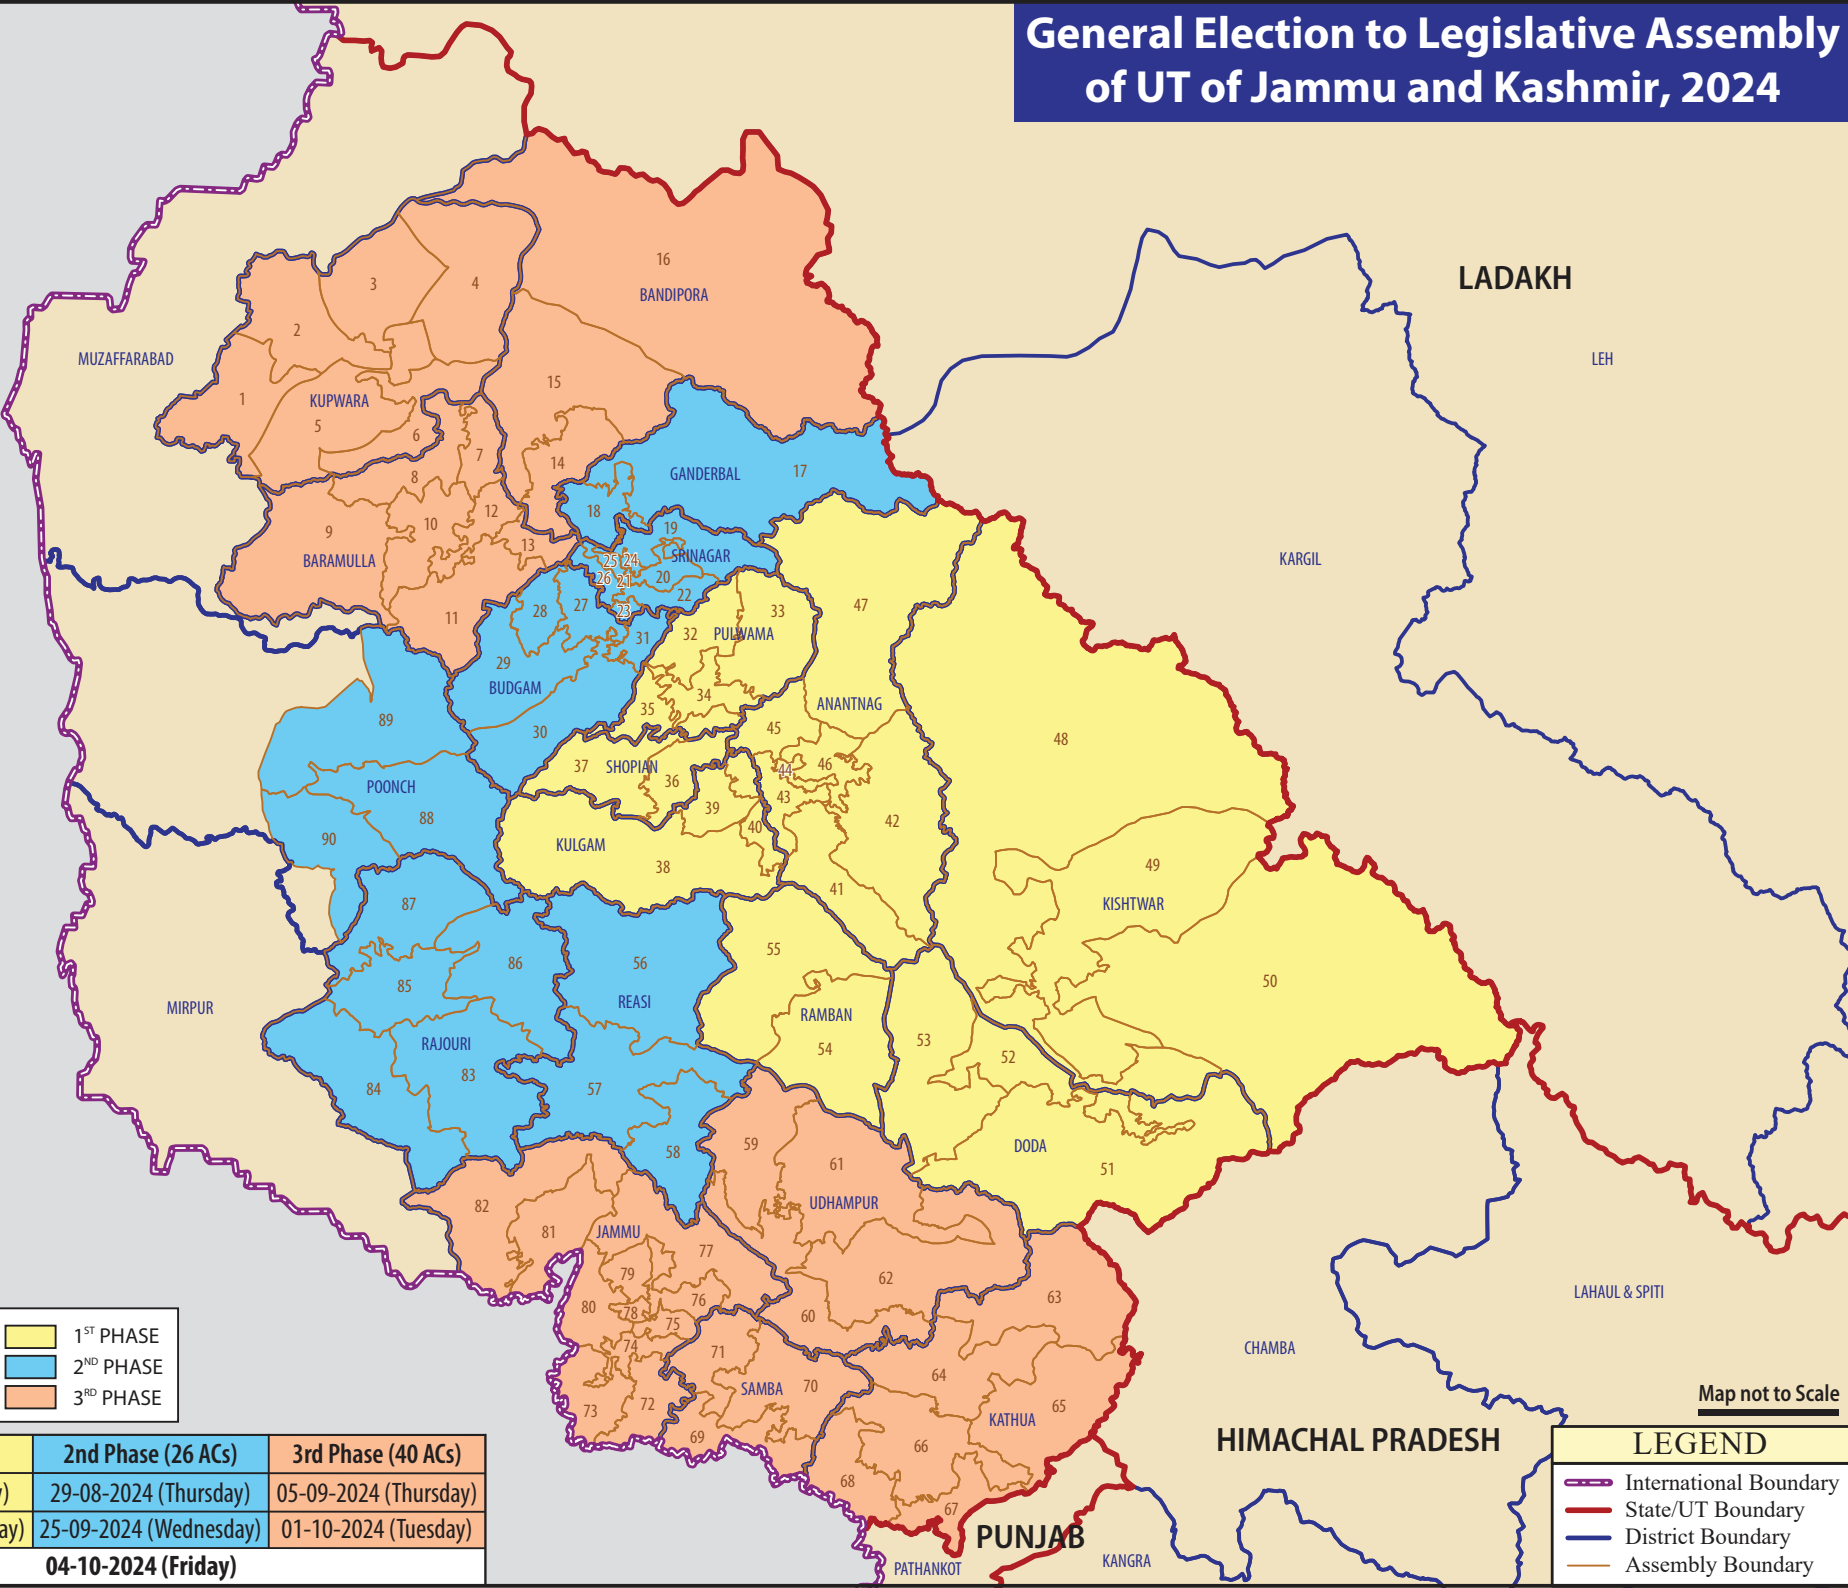

# General Election to Legislative Assembly of UT of Jammu and Kashmir, 2024

PAKISTAN

LADAKH

LEH

KARGIL

LAHAUL & SPITI

HIMACHAL PRADESH

Map not to Scale

## LIST OF ASSEMBLY CONSTITUENCY

<b>1st Phase</b>	84 Nowshera
32 Pampore	85 Rajouri (ST)
33 Tral	86 Budhal (ST)
34 Pulwama	87 Thannamandi (ST)
35 Rajpora	88 Surankote (ST)
36 Zainapora	89 Poonch Haveli
37 Shopian	90 Mendhar (ST)
38 D.H. Pora	
39 Kulgam	
40 Devsar	<b>3rd Phase</b>
41 Dooru	1 Karnah
42 Kokernag (ST)	2 Trehgam
43 Anantnag West	3 Kupwara
44 Anantnag	4 Lolab
45 Srigufwara - Bijbehara	5 Handwara
46 Shangus - Anantnag East	6 Langate
47 Pahalgam	7 Sopore
48 Inderwal	8 Rafiabad
49 Kishtwar	9 Uri
50 Padder - Nagseni	10 Baramulla
51 Bhadarwah	11 Gulmarg
52 Doda	12 Wagoora - Kreeri
53 Doda West	13 Pattan
54 Ramban	14 Sonawari
55 Banihal	15 Bandipora
	16 Gurez (ST)
<b>2nd Phase</b>	59 Udhampur West
17 Kangan (ST)	60 Udhampur East
18 Ganderbal	61 Chenani
19 Hazratbal	62 Ramnagar (SC)
20 Khanyar	63 Bani
21 Habbakadal	64 Billawar
22 Lal Chowk	65 Basohli
23 Channapora	66 Jasrota
24 Zadiabal	67 Kathua (SC)
25 Eidgah	68 Hiranagar
26 Central Shalteng	69 Ramgarh (SC)
27 Budgam	70 Samba
28 Beerwah	71 Vijaypur
29 Khansahib	72 Bishnah (SC)
30 Char-i-Sharief	73 Suchetgarh (SC)
31 Chadoora	74 R.S. Pura - Jammu South
56 Gulabgarh (ST)	75 Bahu
57 Reasi	76 Jammu East
58 Shri Mata Vaishno Devi	77 Nagrota
83 Kalakote - Sunderbani	78 Jammu West
	79 Jammu North
	80 Marh (SC)
	81 Akhnoor (SC)
	82 Chhamb